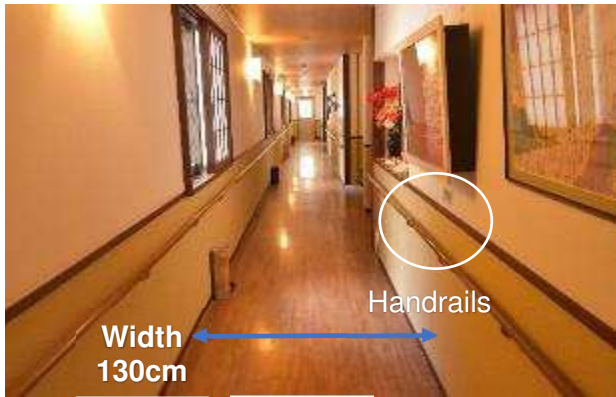

### Notes:

Communal areas got rid of unevenness as much as possible to enable wheelchair users to safely access guestrooms.

Entrance (automatic)

Elevator

Hallway

○Rooms

Room type	Twin bedroom (Western style) (two guestrooms have the same specifications)
Toilet	Accessible with wheelchair
In-room bathtub	Equipped with handrails. Features an in-room bathtub with fresh hot spring directly drawn to the room
Beds	Equipped with handrails. 45cm (height)
Corridor width	90cm (no handrails in the room)

Entrance

Beds

Bath & Toilet Entrance

Bath & Toilet

In-room bathtub  
( fresh hot spring directly drawn to the room)

○Communal Bathhouse

Rental wheelchair for entry to hot spring	Available Please make a reservation in advance.
Access from guestroom to changing room	No gaps. Accessible with wheelchair (slopes on the way).
Handrails and gaps	Handrails are provided in the bathtubs and the bathhouse. There are some gaps.
Chartered bath	Not available
Bathing suit	Not available
Bathing service for ostomates	Not available
Bathing assistance	Not available